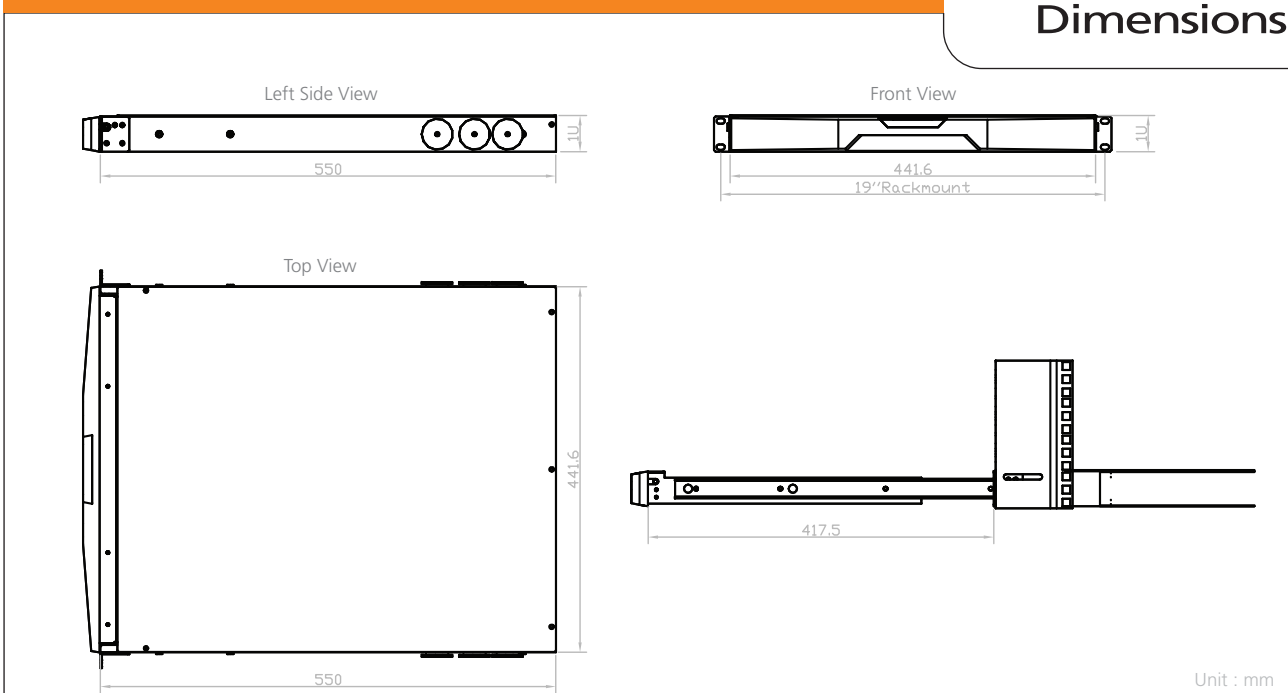

Dimensions

Sales: +44 (0) 1273 570 220 Admin: +44 (0) 1273 608 331 Fax: +44 (0) 1273 570 215 Website: www.amplicon.com Email: sales@amplicon.com