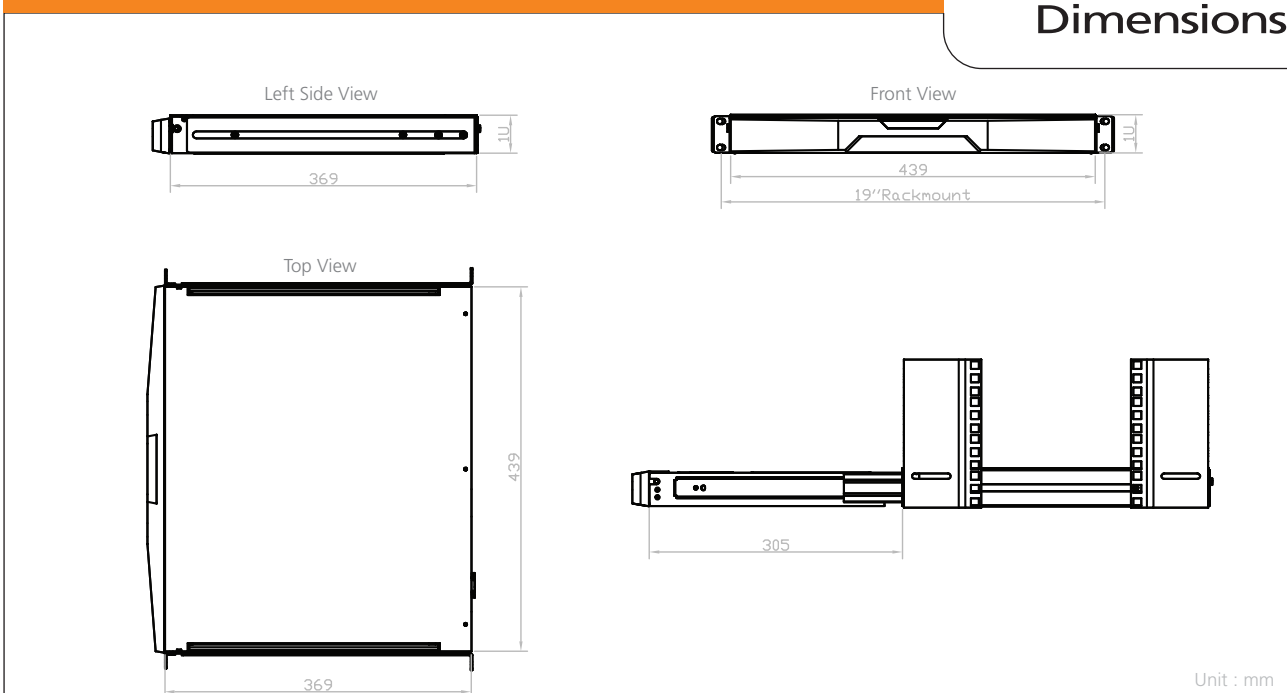

Dimensions

Sales: +44 (0) 1273 570 220 Admin: +44 (0) 1273 608 331 Fax: +44 (0) 1273 570 215 Website: www.amplicon.com Email: sales@amplicon.com