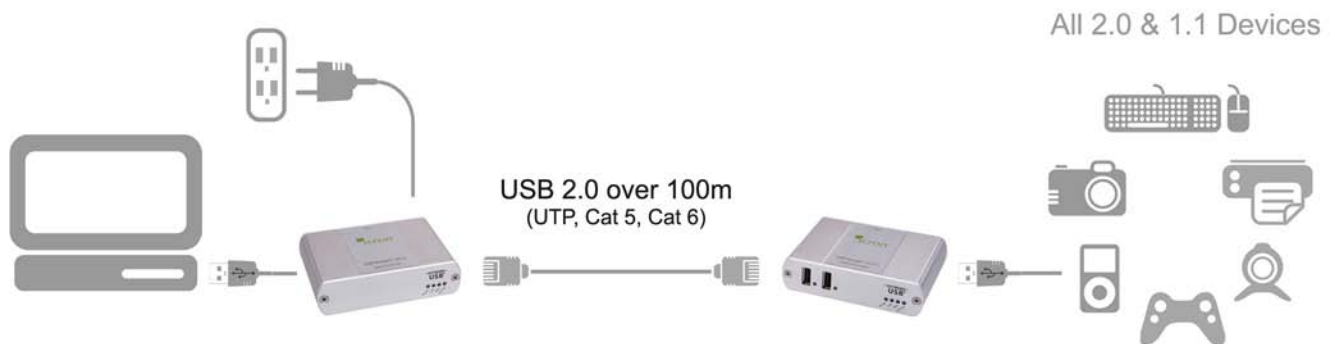

USB Ranger® 2212

Cat 5 USB 2.0 Extender with Remote Power

Ranger 2212 extends USB 2.0 beyond the desktop up to 100m over standard Cat 5 cable using ExtremeUSB® technology.

Ranger 2212 Features

- System delivers power to remote hub over Cat 5 extension link simplifying installation and eliminating the need for AC power close to the remote unit.
- Powered by ExtremeUSB®. Long reach USB 2.0 enabled by Icron's LionsGate™ USB 2.0 Extension ASIC.
- Extends USB 2.0 high-speed and USB 1.1 (low-speed, full speed) devices up to 100m over Cat 5 cable.
- Operates with USB 2.0 high-speed host controllers and USB 1.1 classic hosts.
- Supports all USB device types: Control, Interrupt, Bulk and Isochronous at up to 480Mbps.
- True plug and play, ready to operate right out of the box. No new driver installation required.
- Supports all major operating systems including Windows®, Mac OS®, and Linux®.
- Integrated hub provides two USB 2.0 ports. Number of devices can be increased using additional USB hubs.
- Remote unit provides standard 500mA to each USB port.
- Ideal for a wide variety of USB devices, from printers, scanners, hard drives, and audio devices, to touch screens, web cams, and game controllers.

Product Specifications

Range	330 ft (100m) over Cat 5e (or better) cable
LEX unit USB connector	1 x USB Type B
LEX unit Link connector	1 x RJ45
REX unit Link connector	1 x RJ45
REX unit USB connector	2 x USB Type A
Maximum USB devices supported	14 USB devices or 3 USB hubs with 11 USB devices
Power adapter Maximum Rating	24V DC @ 1A (LEX only)
Current available to USB at REX	2 x 500mA
LEX and REX unit dimensions	3.94" x 2.99" x 1.02" (100 mm x 76 mm x 26 mm)
Operating temperature range	0°C to 50°C
Total system shipping weight	2.2 lbs. (1.0 kilograms)
Regulatory testing	FCC (Class B), IC (Class B), CE (Class B)
ESD Rating	EMC EN-61000-4-2:2001 4kV Contact, 8kV Air